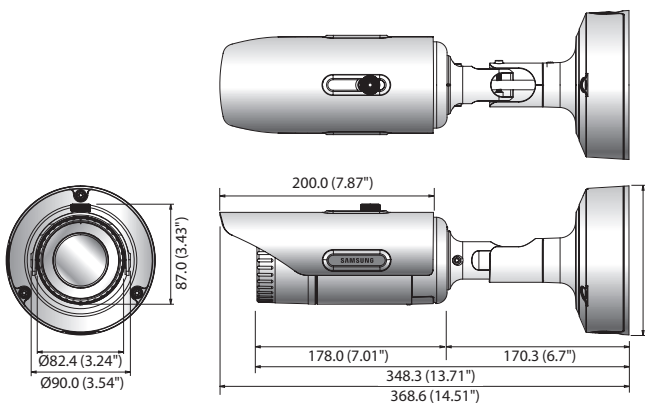

Dimensions

Unit : mm (inch)

Accessories (Optional)

SNO-8081RN/P